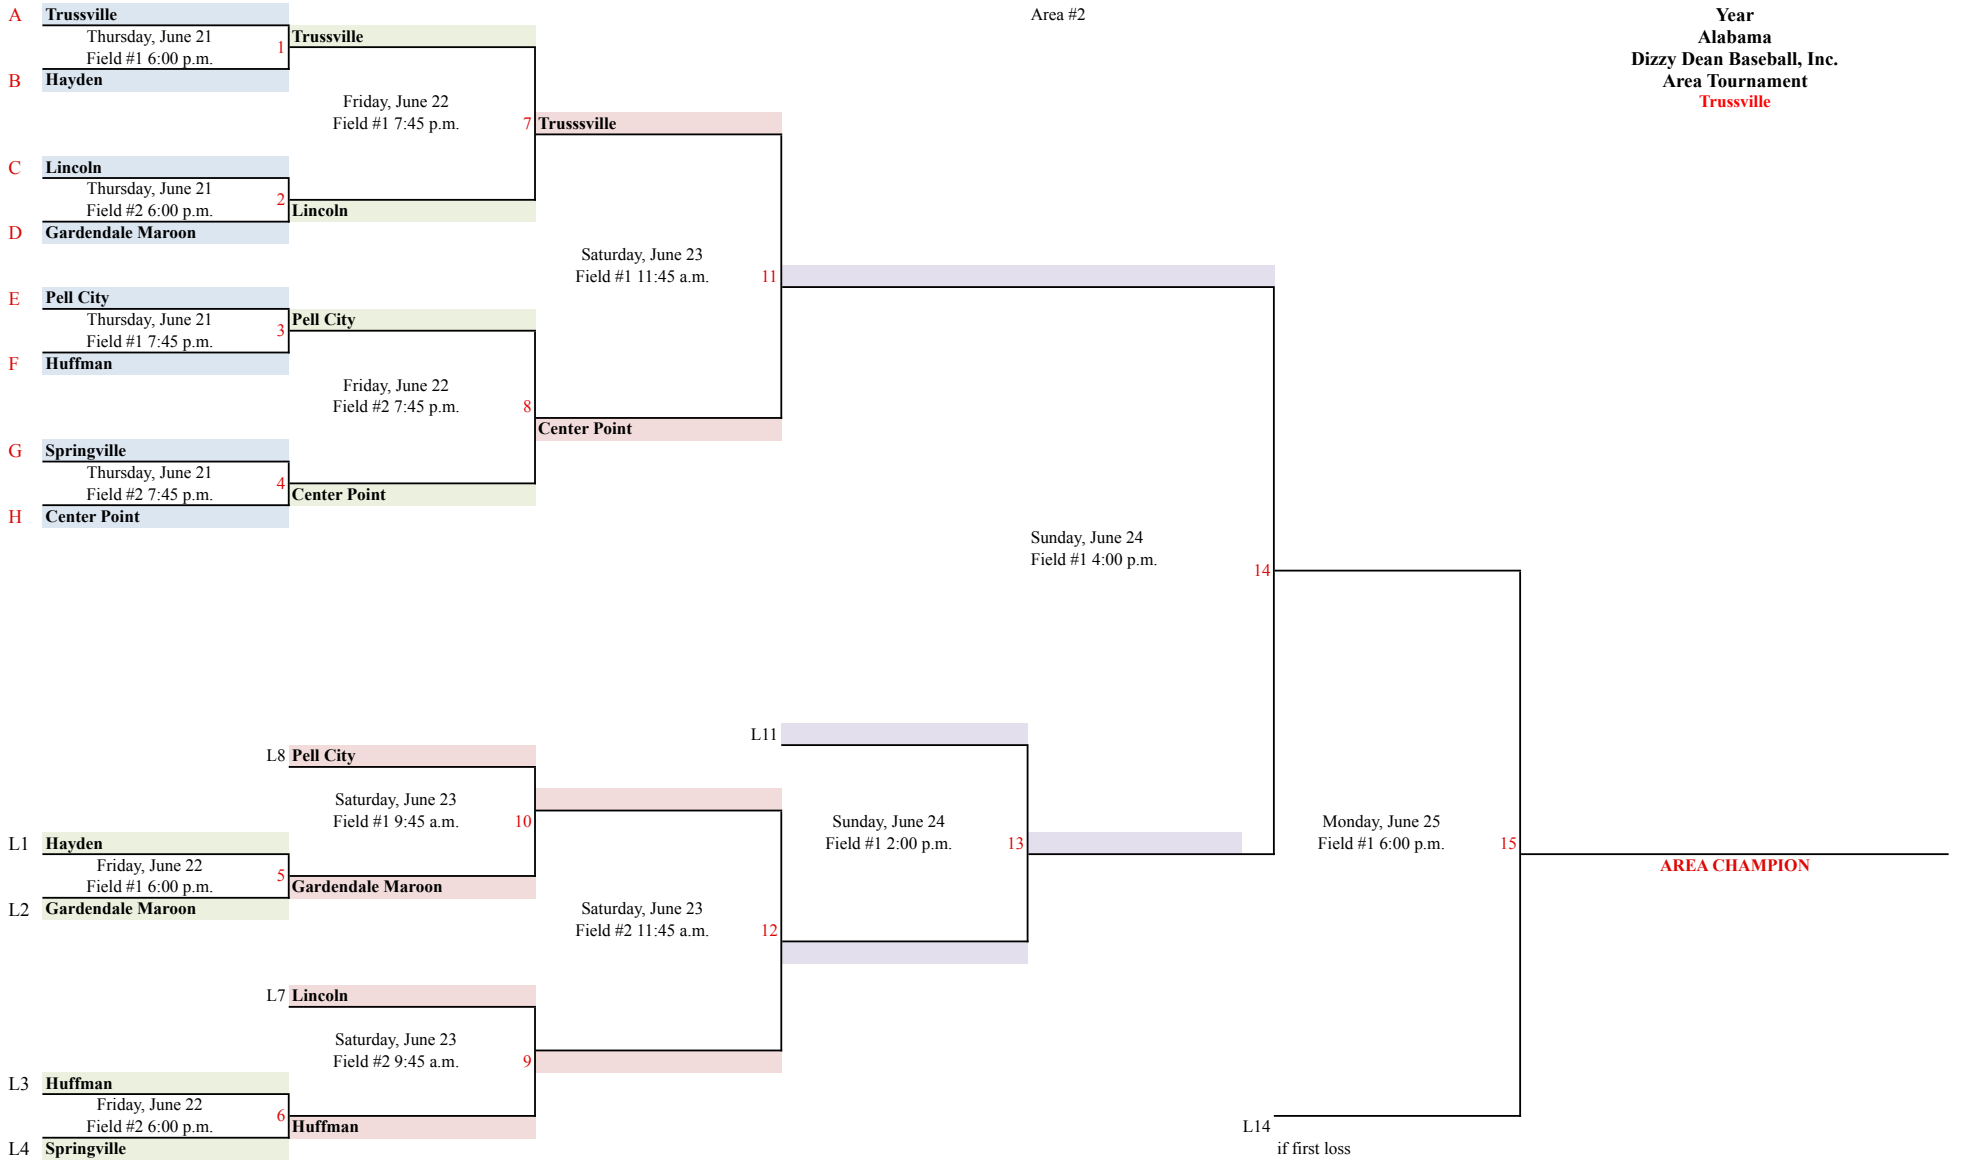

8 Team (Seeded) Double Elimination

Area #2

Year
Alabama
Dizzy Dean Baseball, Inc.
Area Tournament
Trussville

All games played at Trussville Sportsplex
200 Pumphouse Road
Trussville, AL. 35173