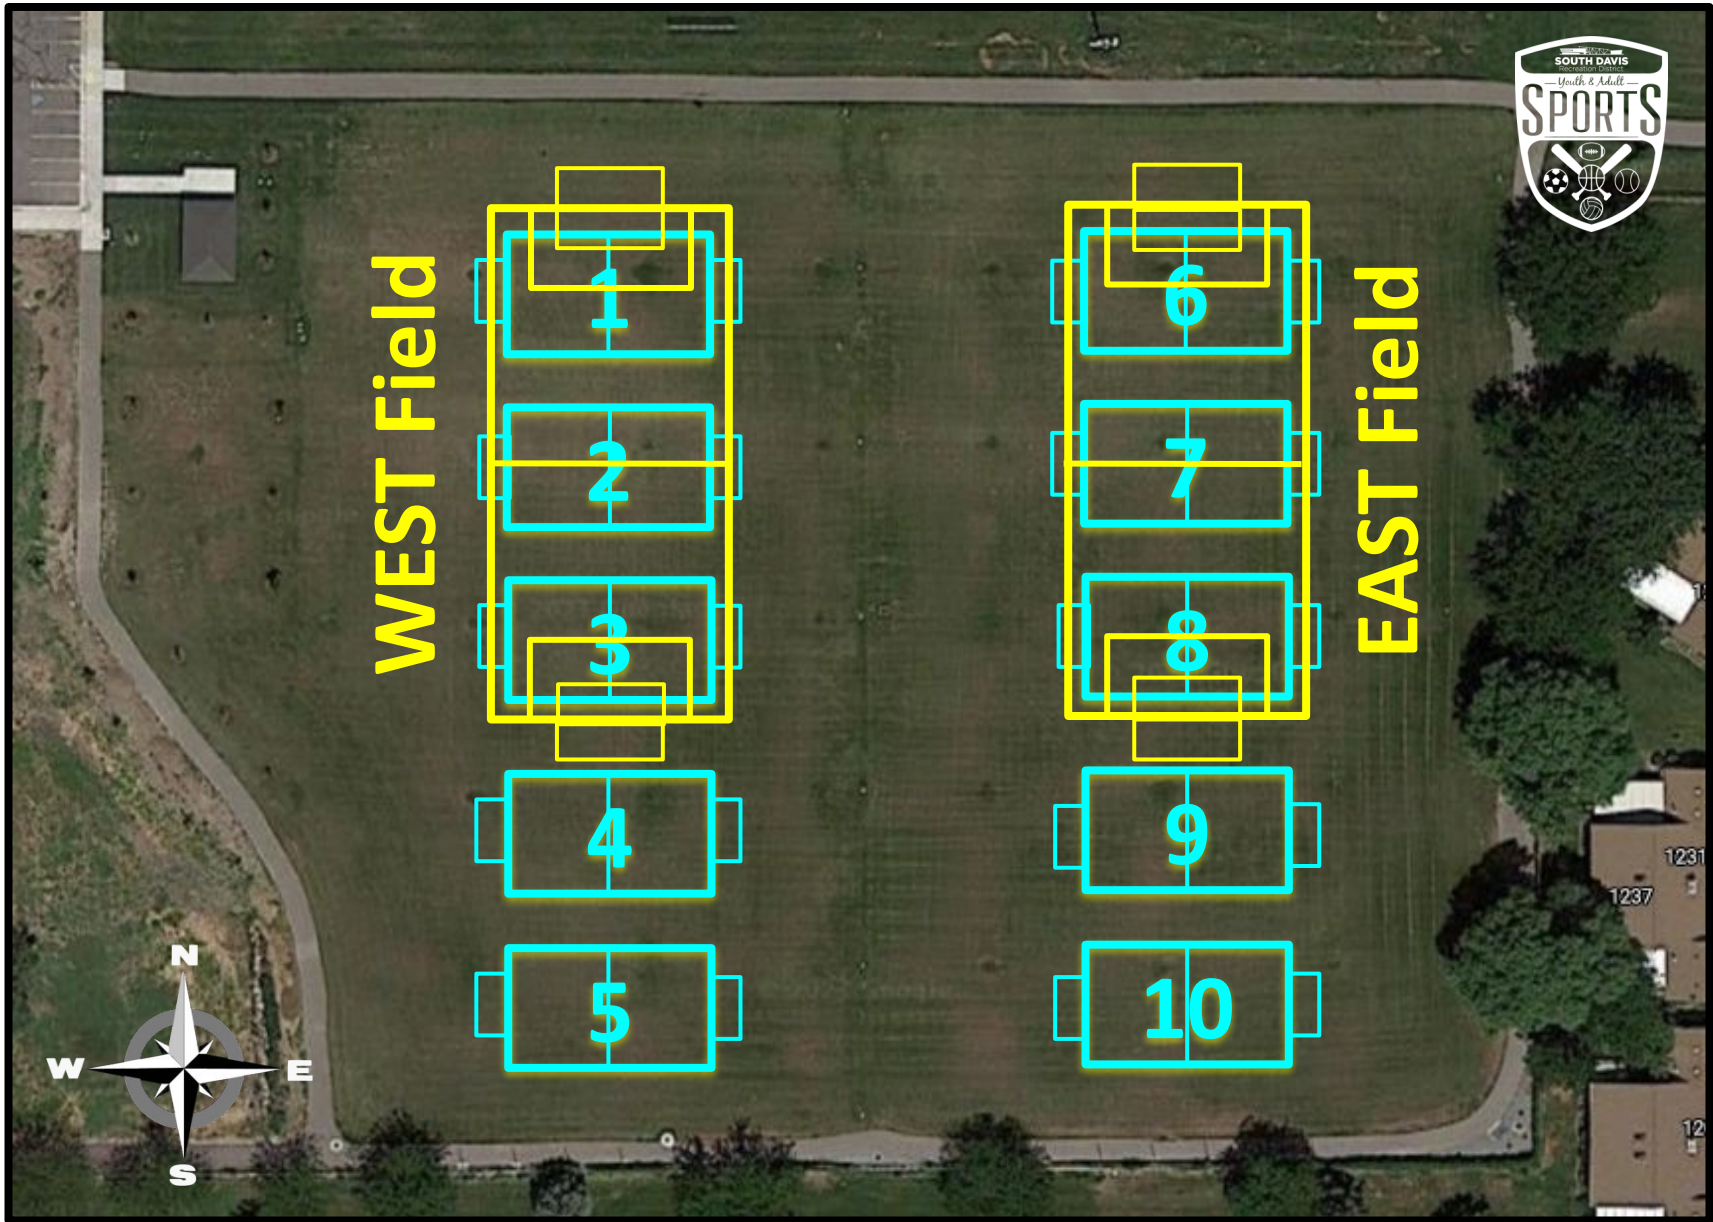

**South Davis Recreation Soccer
Map & Parking Information**
Centerville Community Park Fields
1350 North 800 West
(Frontage Road)
in Centerville

-  PreK-1st Grade Fields
-  2nd-5th Grade Fields
-  Available Parking
-  Restrooms
located inside park building
& east bowery

WEST Field

EAST Field

1

2

3

4

5

6

7

8

9

10

Pre Kinder-1st Grade Fields | 1-10

2nd-5th Grade Fields | East & West

South Davis Recreation Soccer Fields

Centerville Community Park

**Pre Kinder-1st Grade Fields
Numbers 1-10**

South Davis Recreation Soccer Fields

Centerville Community Park

1350 North 800 West (Frontage Road) in Centerville