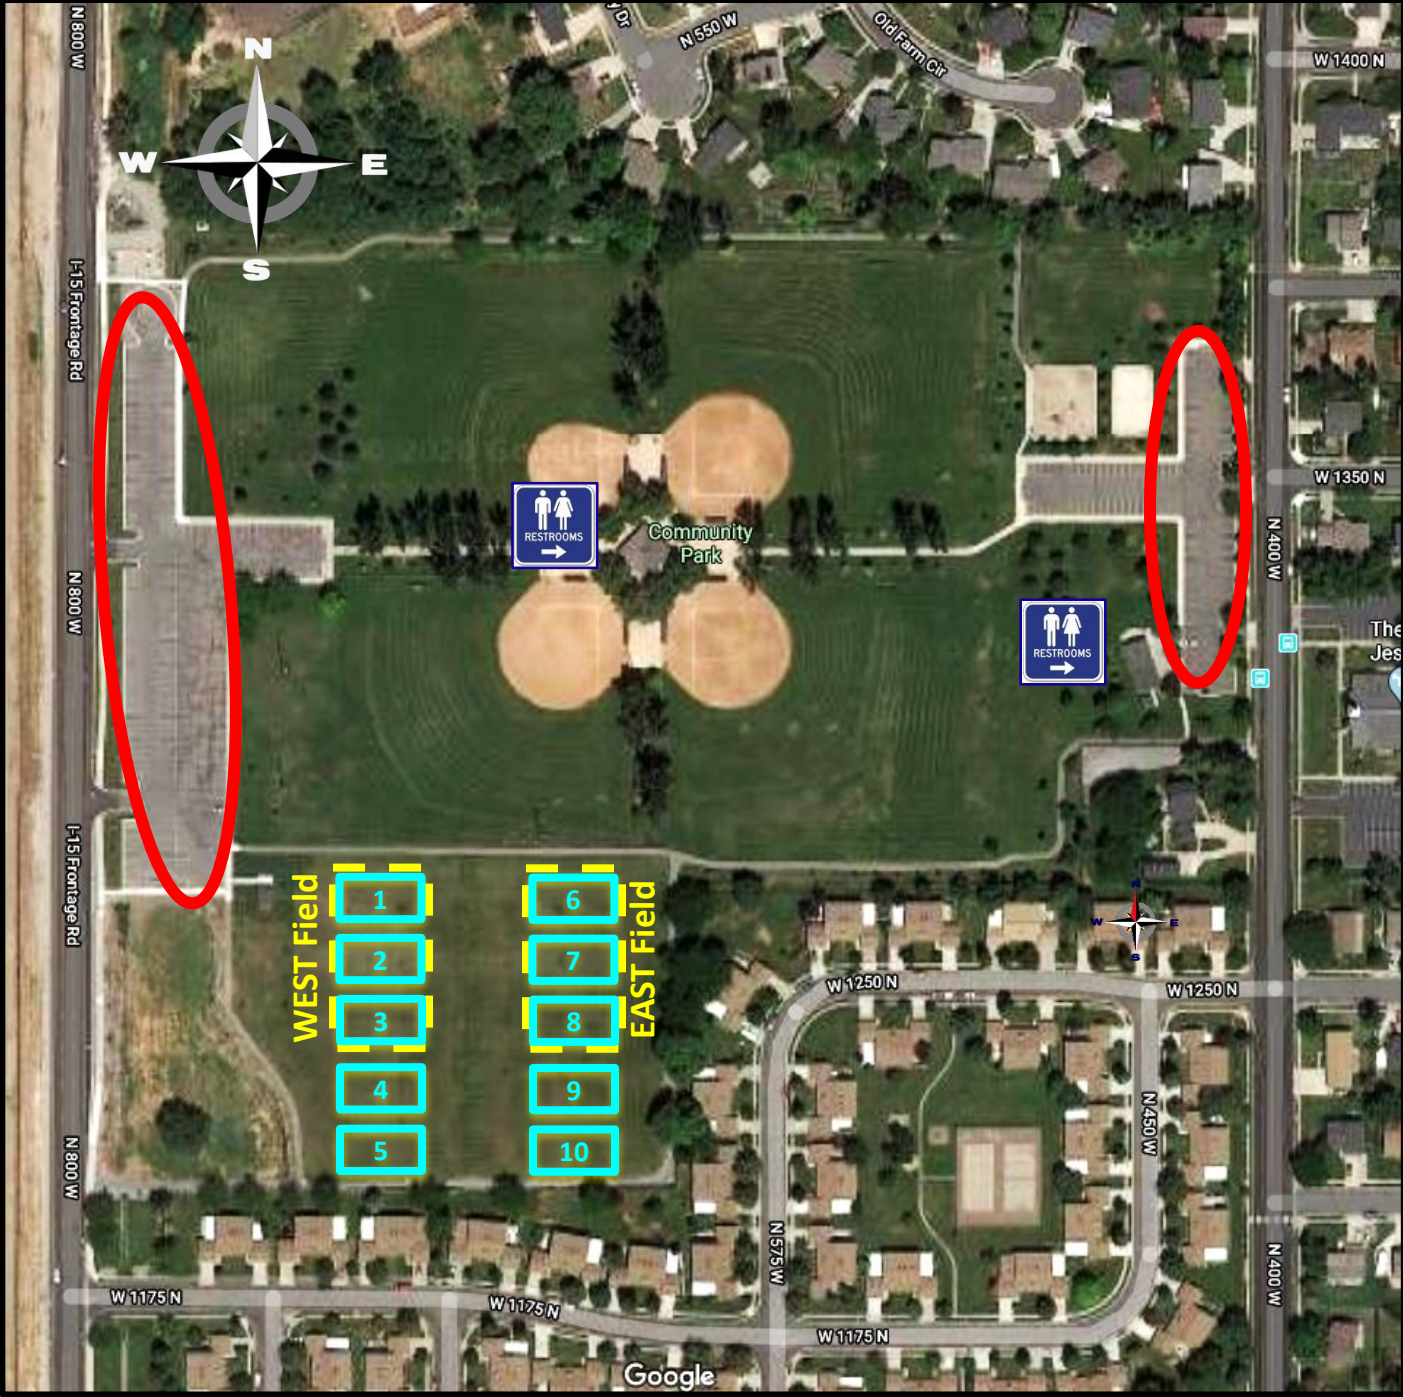

**South Davis Recreation Soccer
Map & Parking Information**
Centerville Community Park Fields
1350 North 800 West
(Frontage Road)
in Centerville

-  PreK-1st Grade Fields
-  2nd-5th Grade Fields
-  Available Parking
-  Restrooms
located inside park building
& east bowery

WEST Field

EAST Field

1

2

3

4

5

6

7

8

9

10

Pre Kinder-1st Grade Fields | 1-10

2nd-5th Grade Fields | East & West

South Davis Recreation Soccer Fields

Centerville Community Park

**Pre Kinder-1st Grade Fields
Numbers 1-10**

South Davis Recreation Soccer Fields

Centerville Community Park

1350 North 800 West (Frontage Road) in Centerville