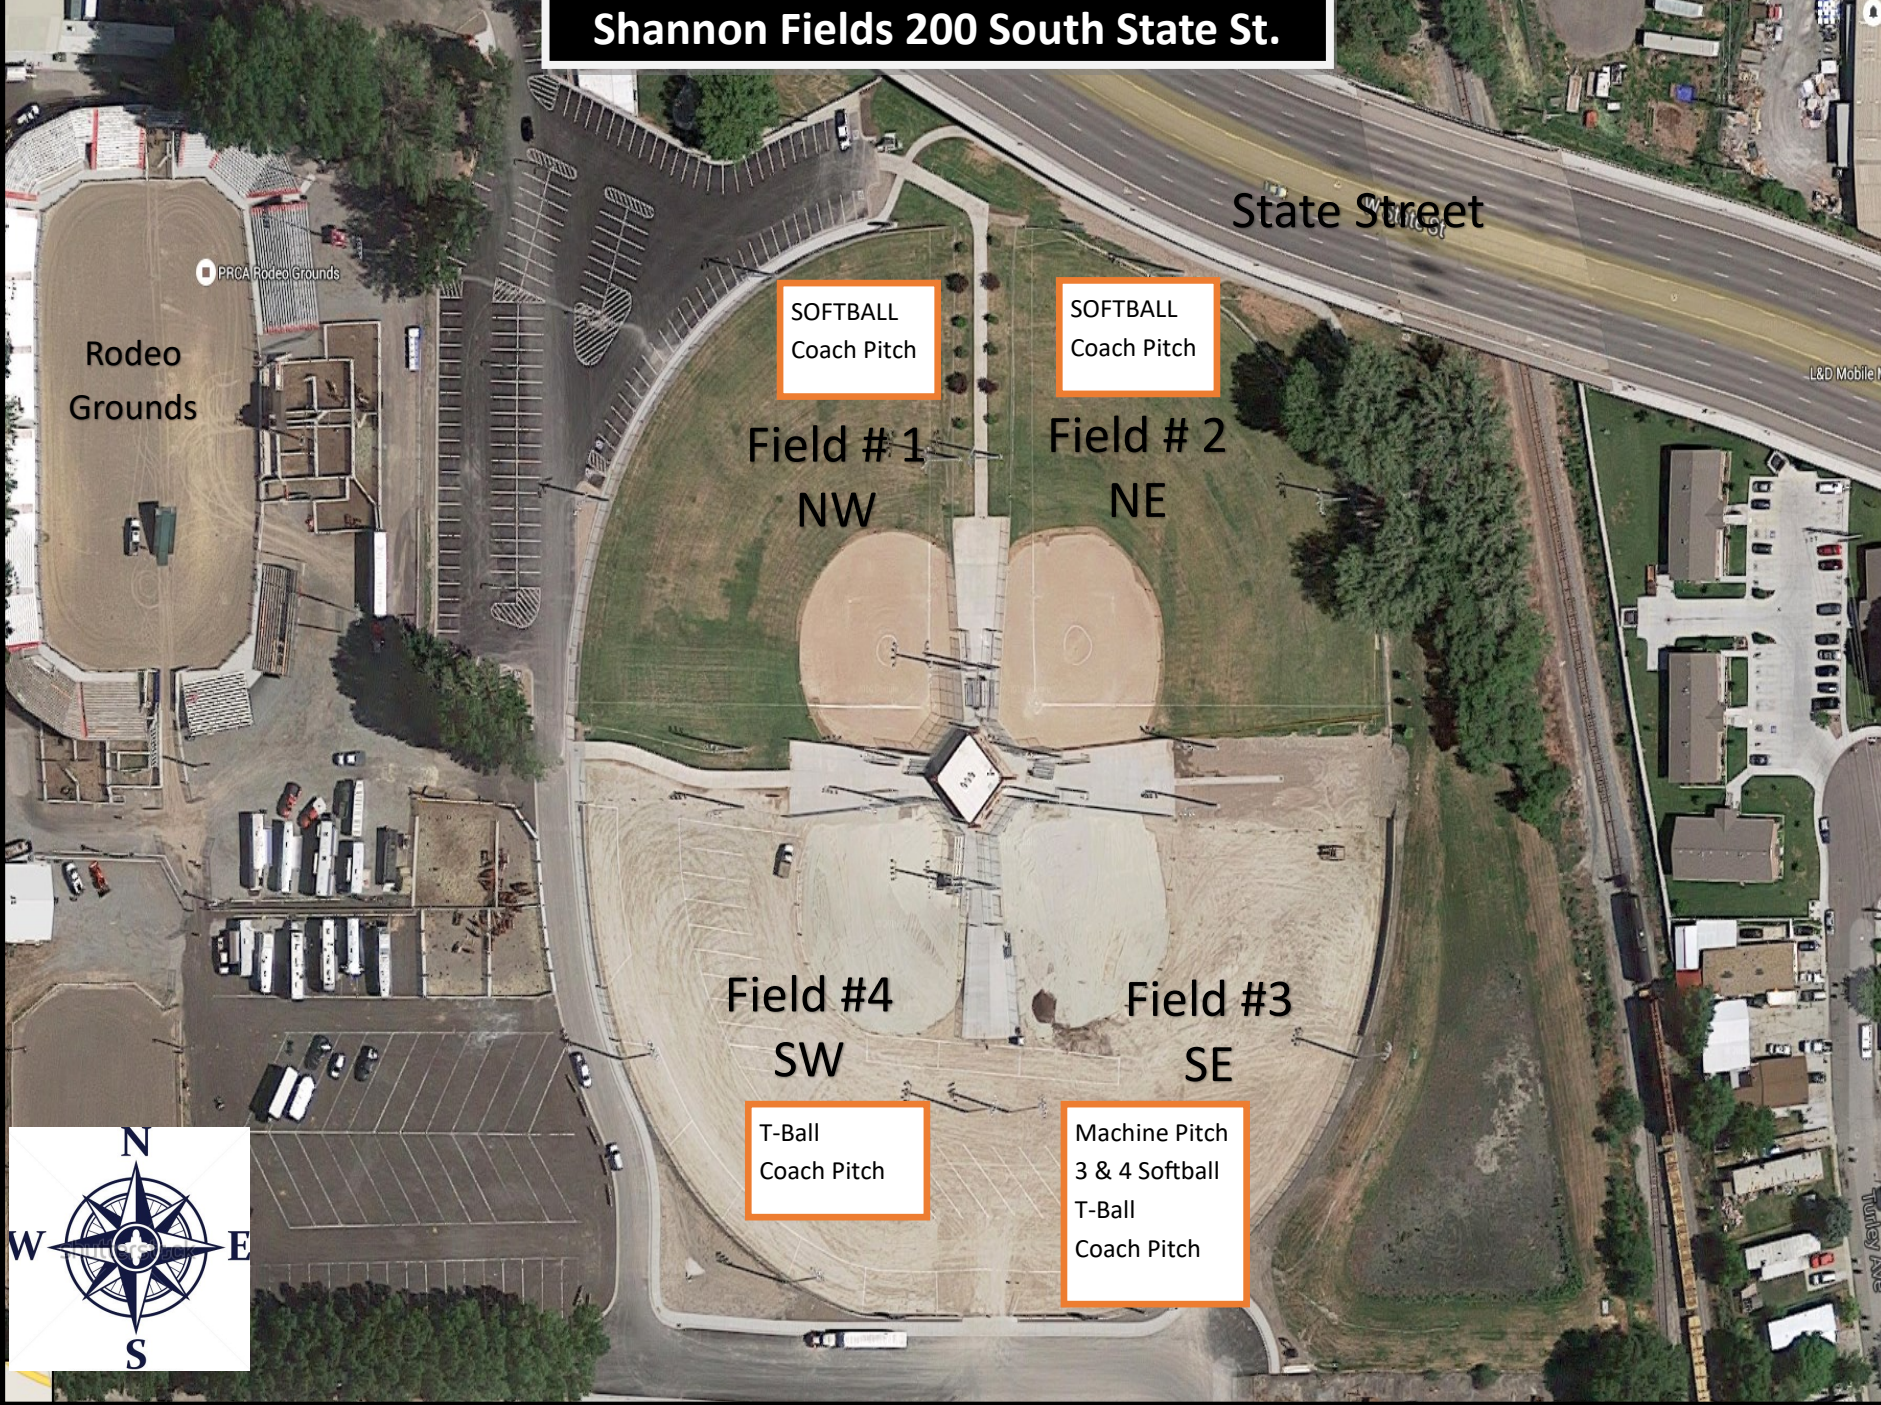

Shannon Fields 200 South State St.

State Street

Rodeo
Grounds

PRCA Rodeo Grounds

SOFTBALL
Coach Pitch

SOFTBALL
Coach Pitch

Field # 1
NW

Field # 2
NE

Field #4
SW

Field #3
SE

T-Ball
Coach Pitch

Machine Pitch
3 & 4 Softball
T-Ball
Coach Pitch

L&D Mobile M

Turley Ave