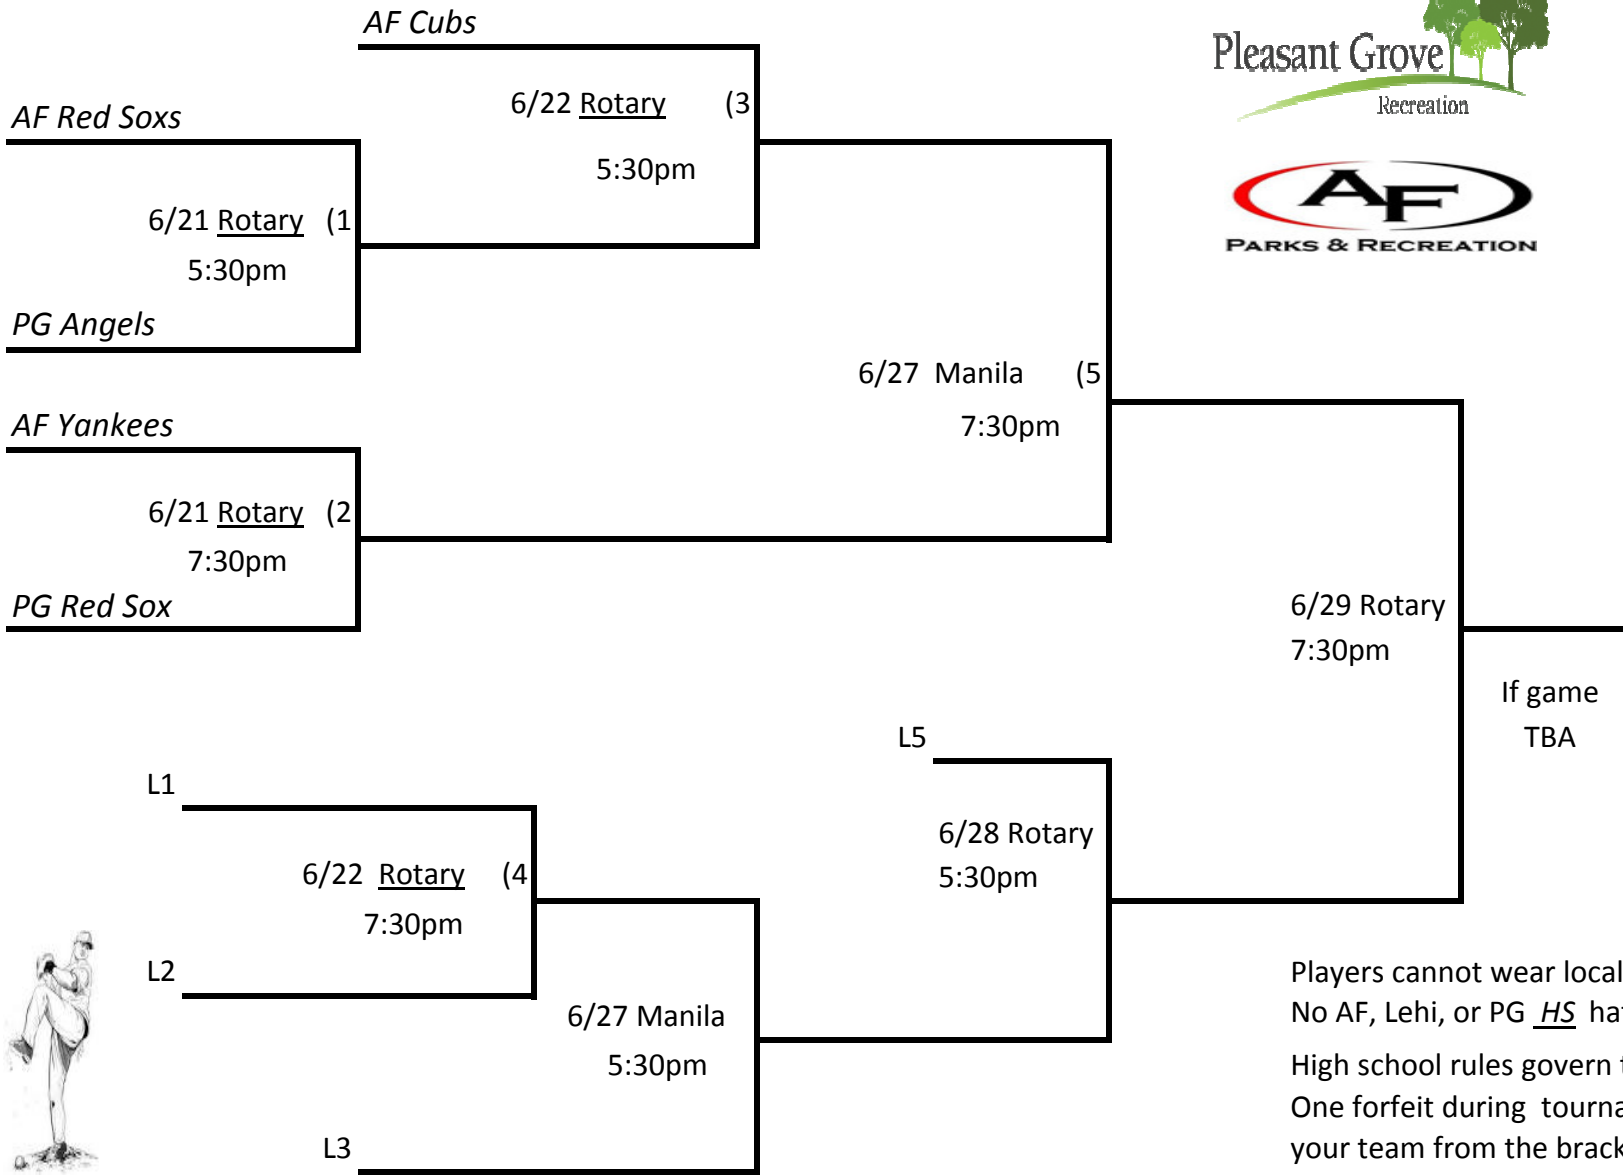

Colt League **Red** Tournament 2017

Players cannot wear local high school apparel.
 No AF, Lehi, or PG HS hats allowed.
 High school rules govern the tournament.
 One forfeit during tournament will eliminate your team from the bracket.
 Players playing on multiple teams will result in team being removed from tournament.
 Pitchers can pitch 14 innings a week.