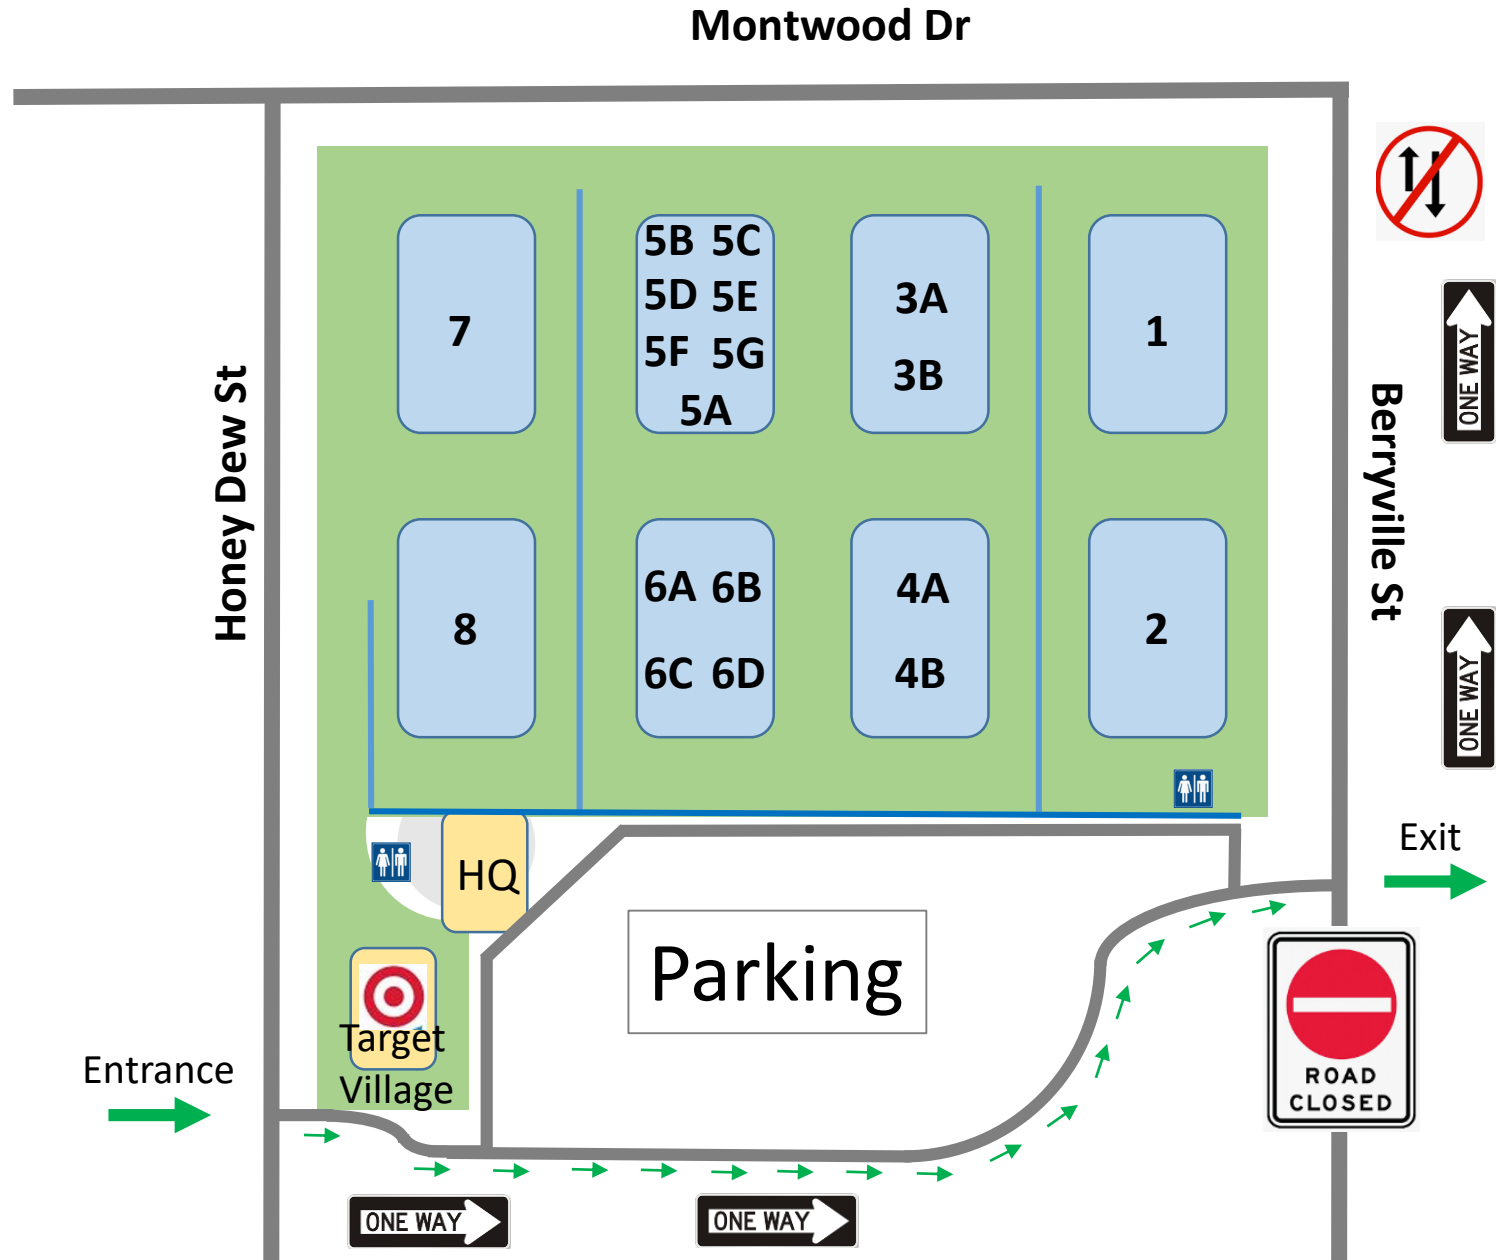

Eastside Soccer Complex

14380 Montwood Dr

Blackie Chesher Park

1100 N Zaragosa Road