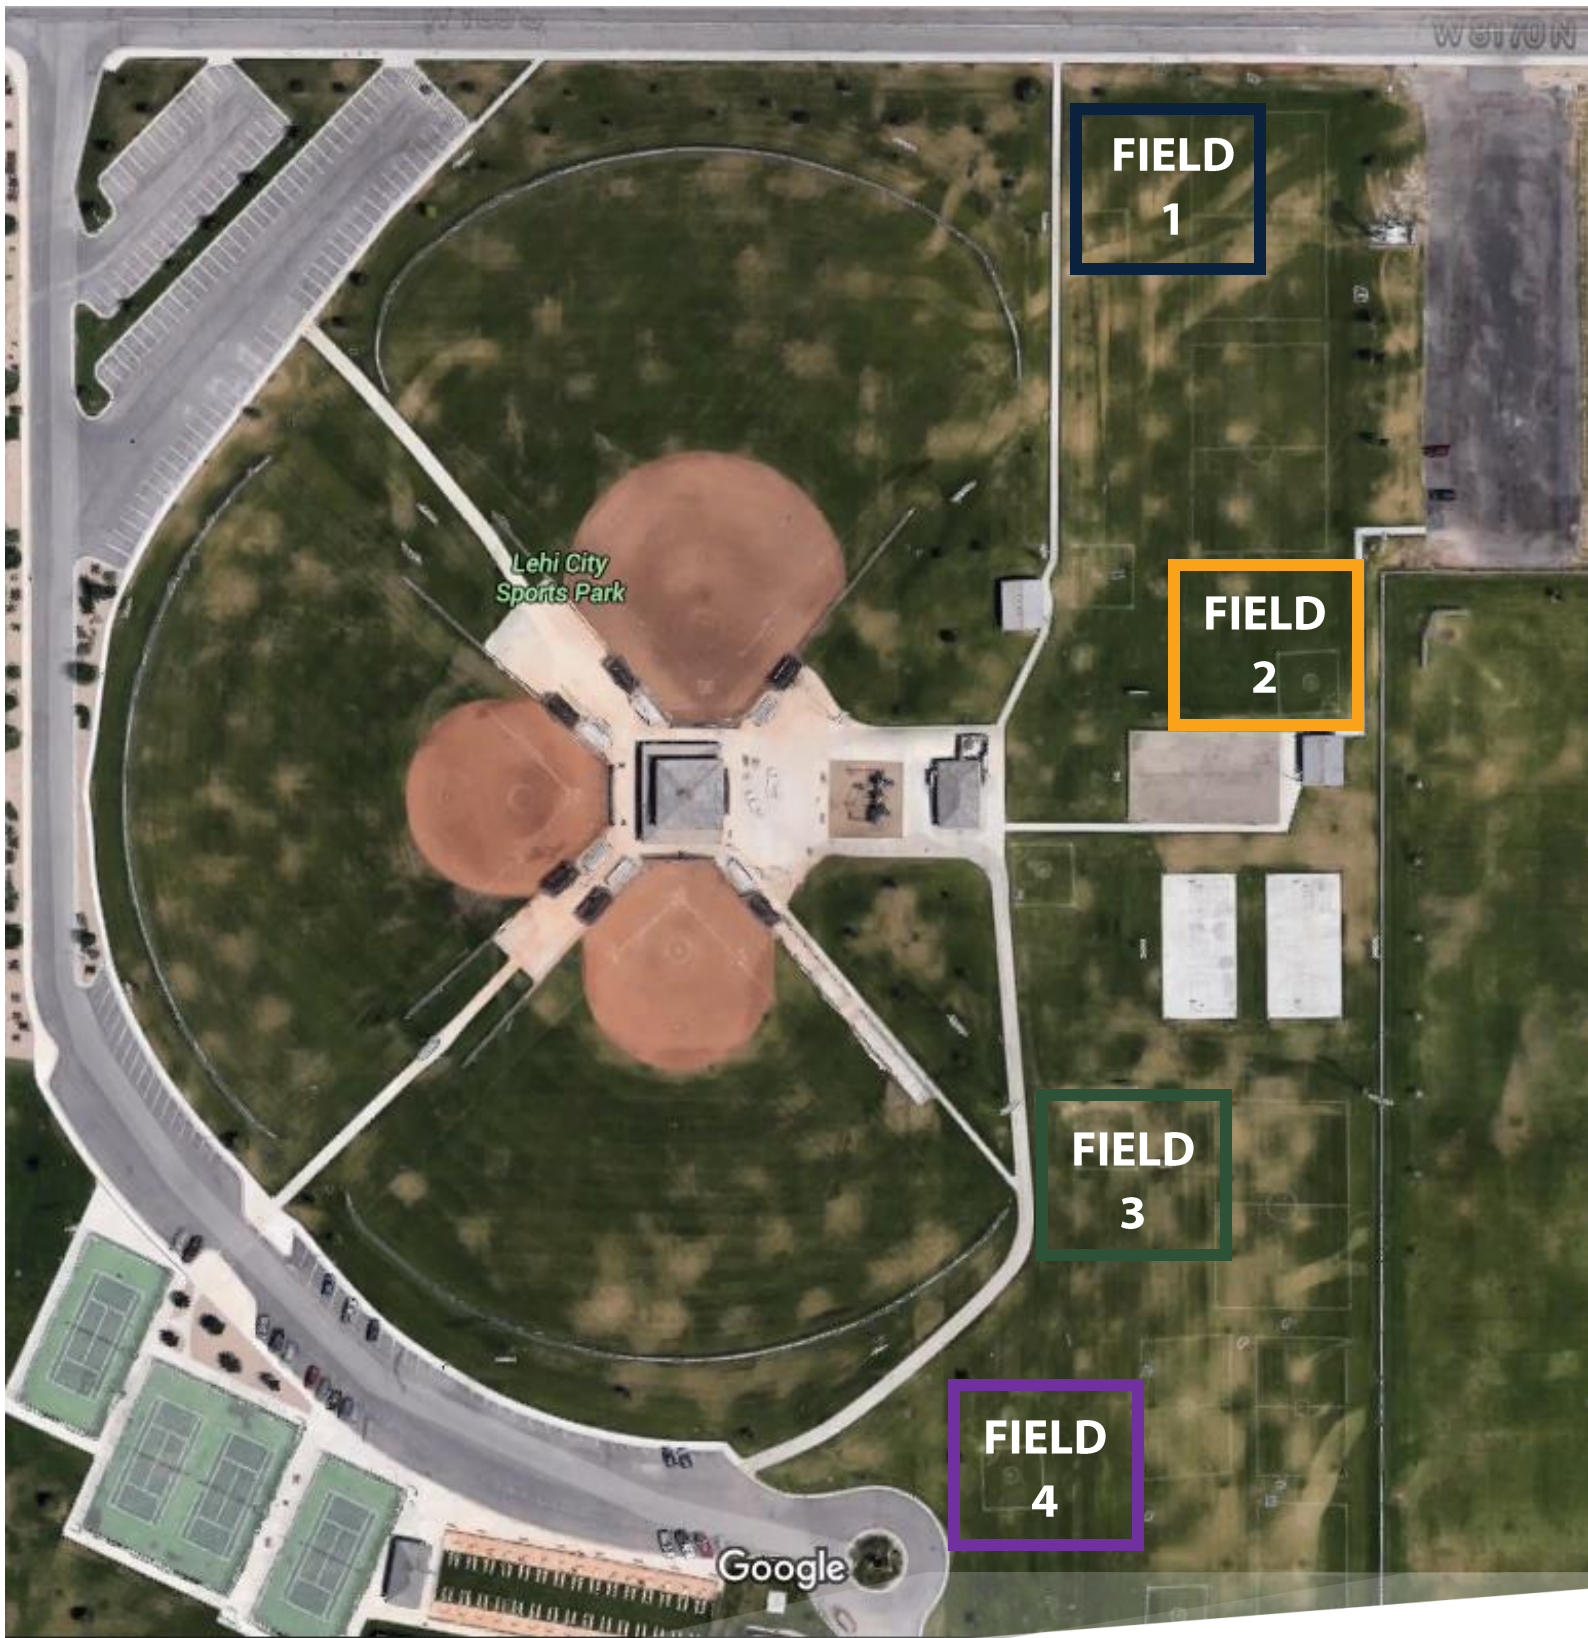

# T-BALL & COACH PITCH FIELD MAP 2019

Lehi City Sports Complex-700 S. 2000 W.

LEHI CITY

RECREATION