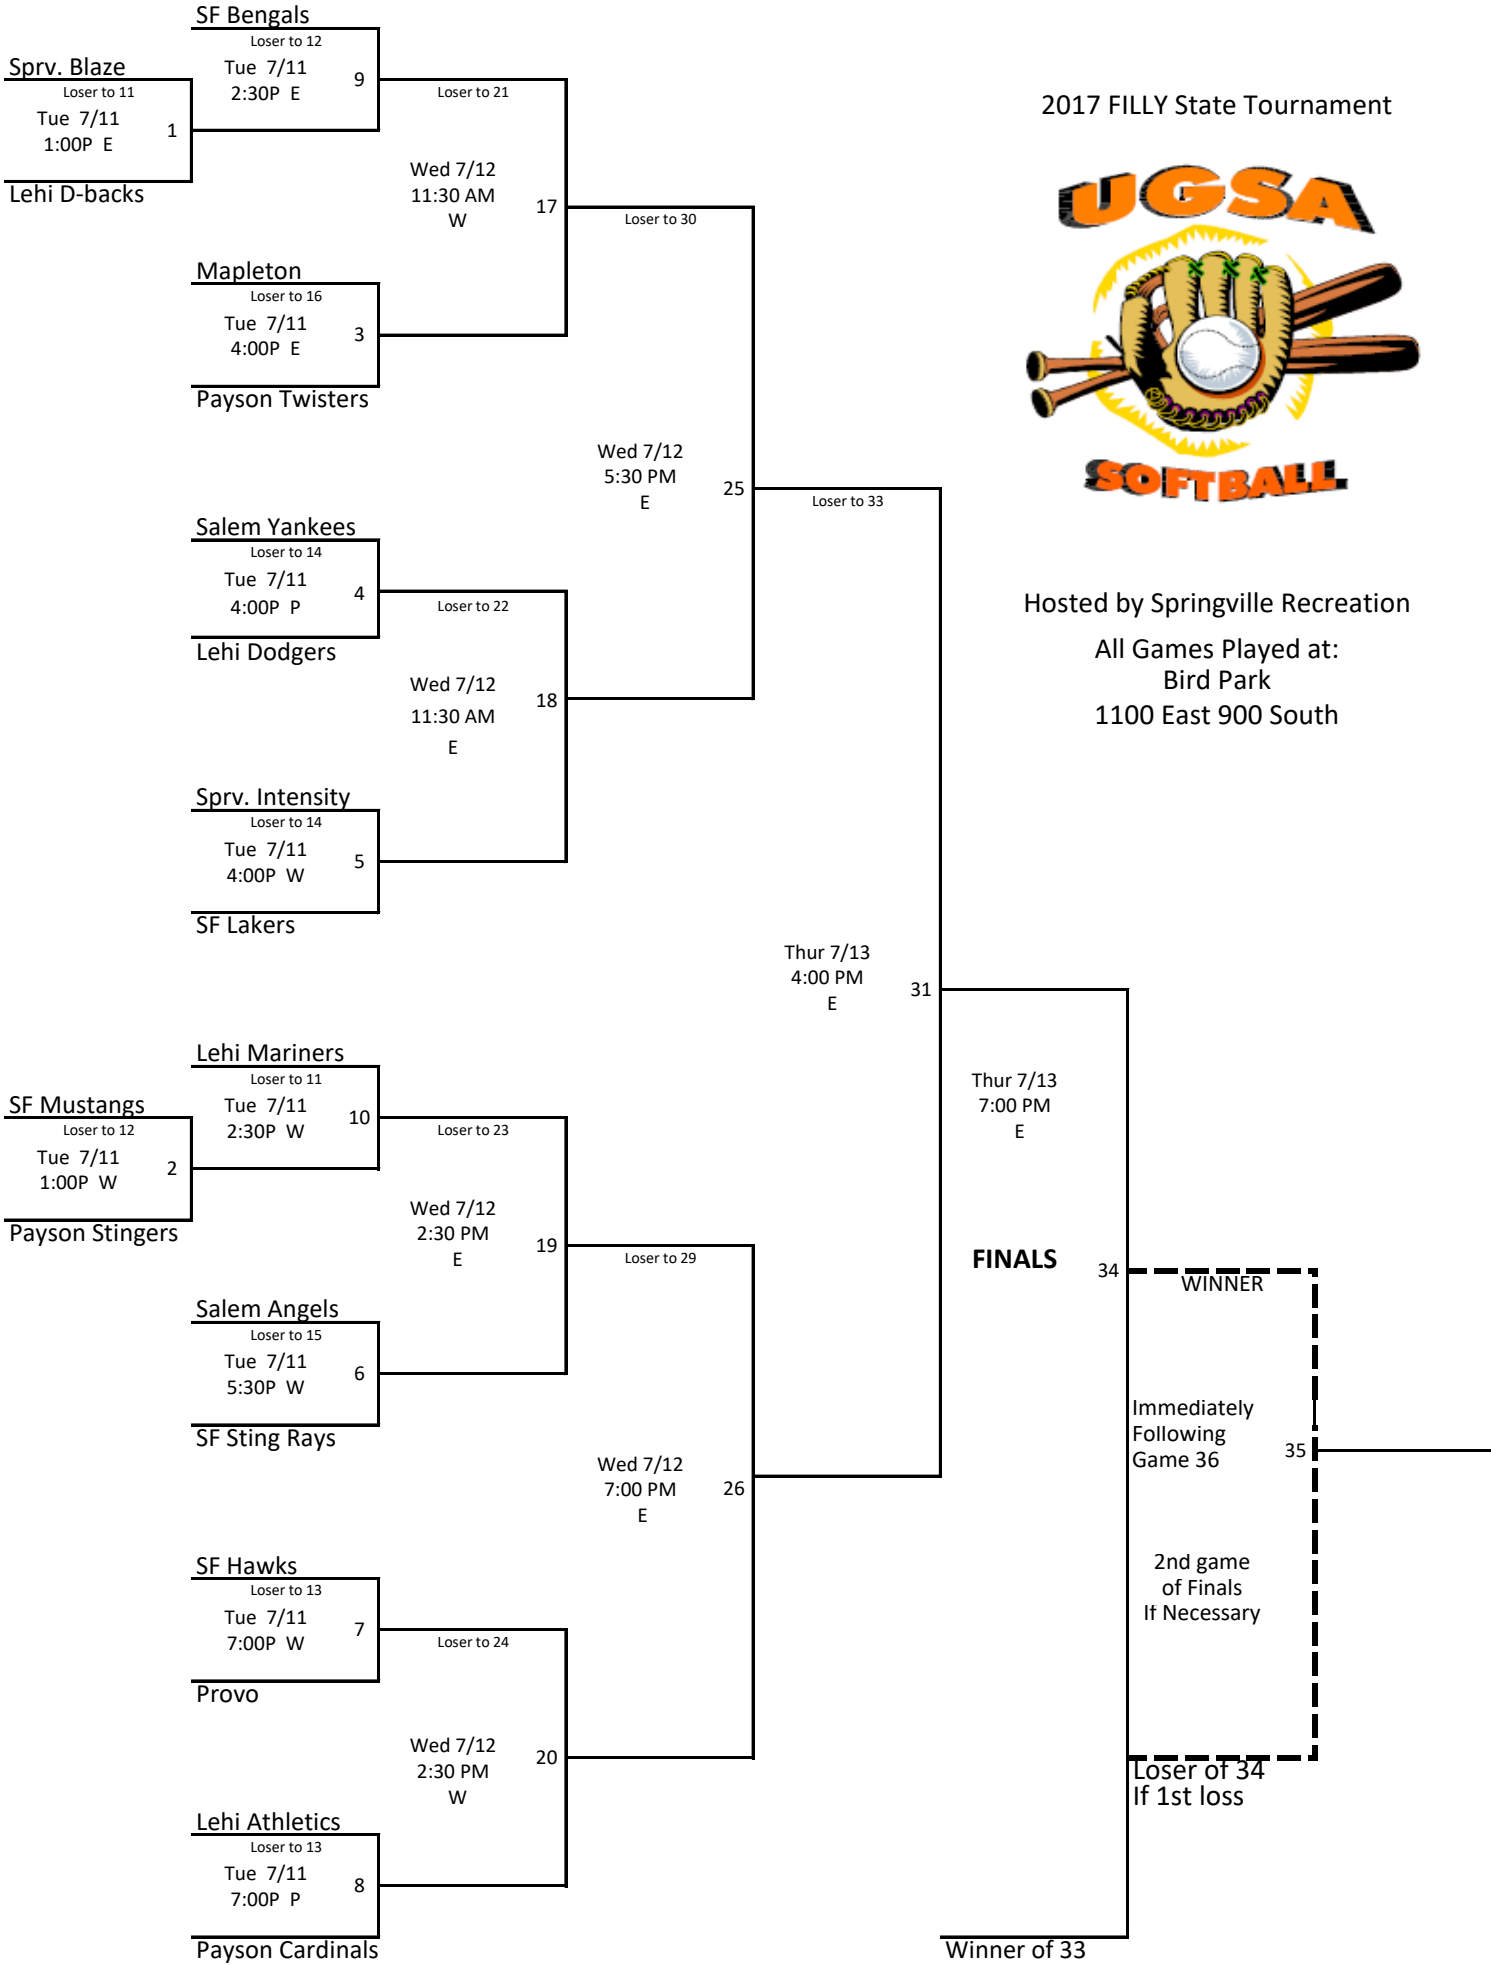

2017 FILLY State Tournament

Hosted by Springville Recreation  
 All Games Played at:  
 Bird Park  
 1100 East 900 South

# LOSERS BRACKET