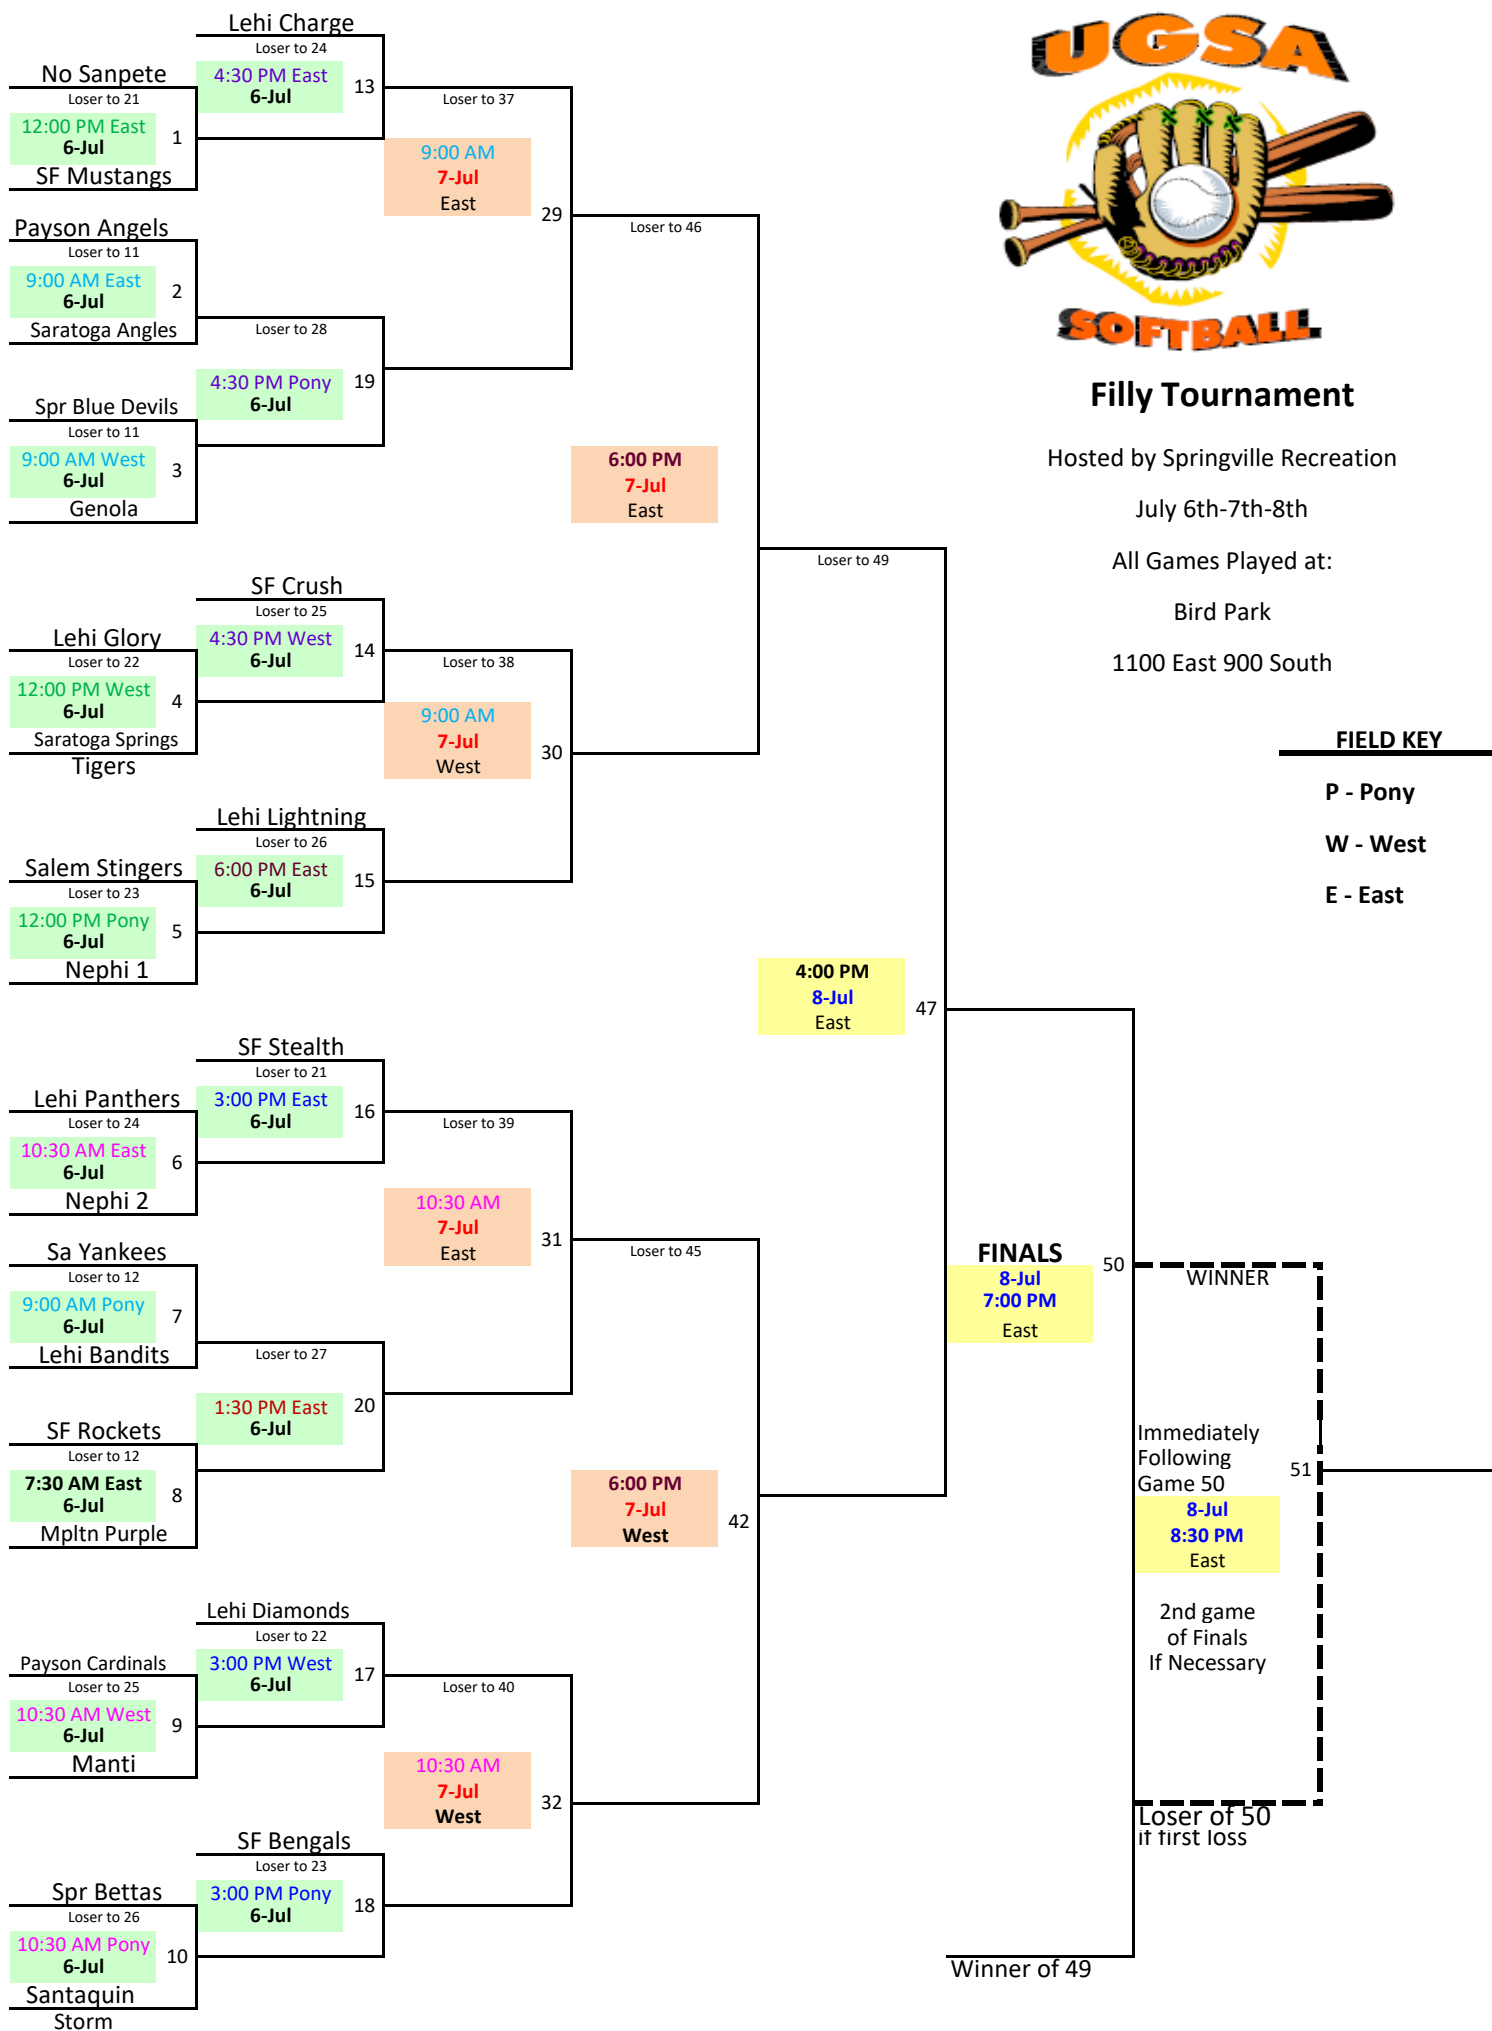

Filly Tournament

Hosted by Springville Recreation

July 6th-7th-8th

All Games Played at:

Bird Park

1100 East 900 South

FIELD KEY

P - Pony

W - West

E - East

LOSER BRACKET