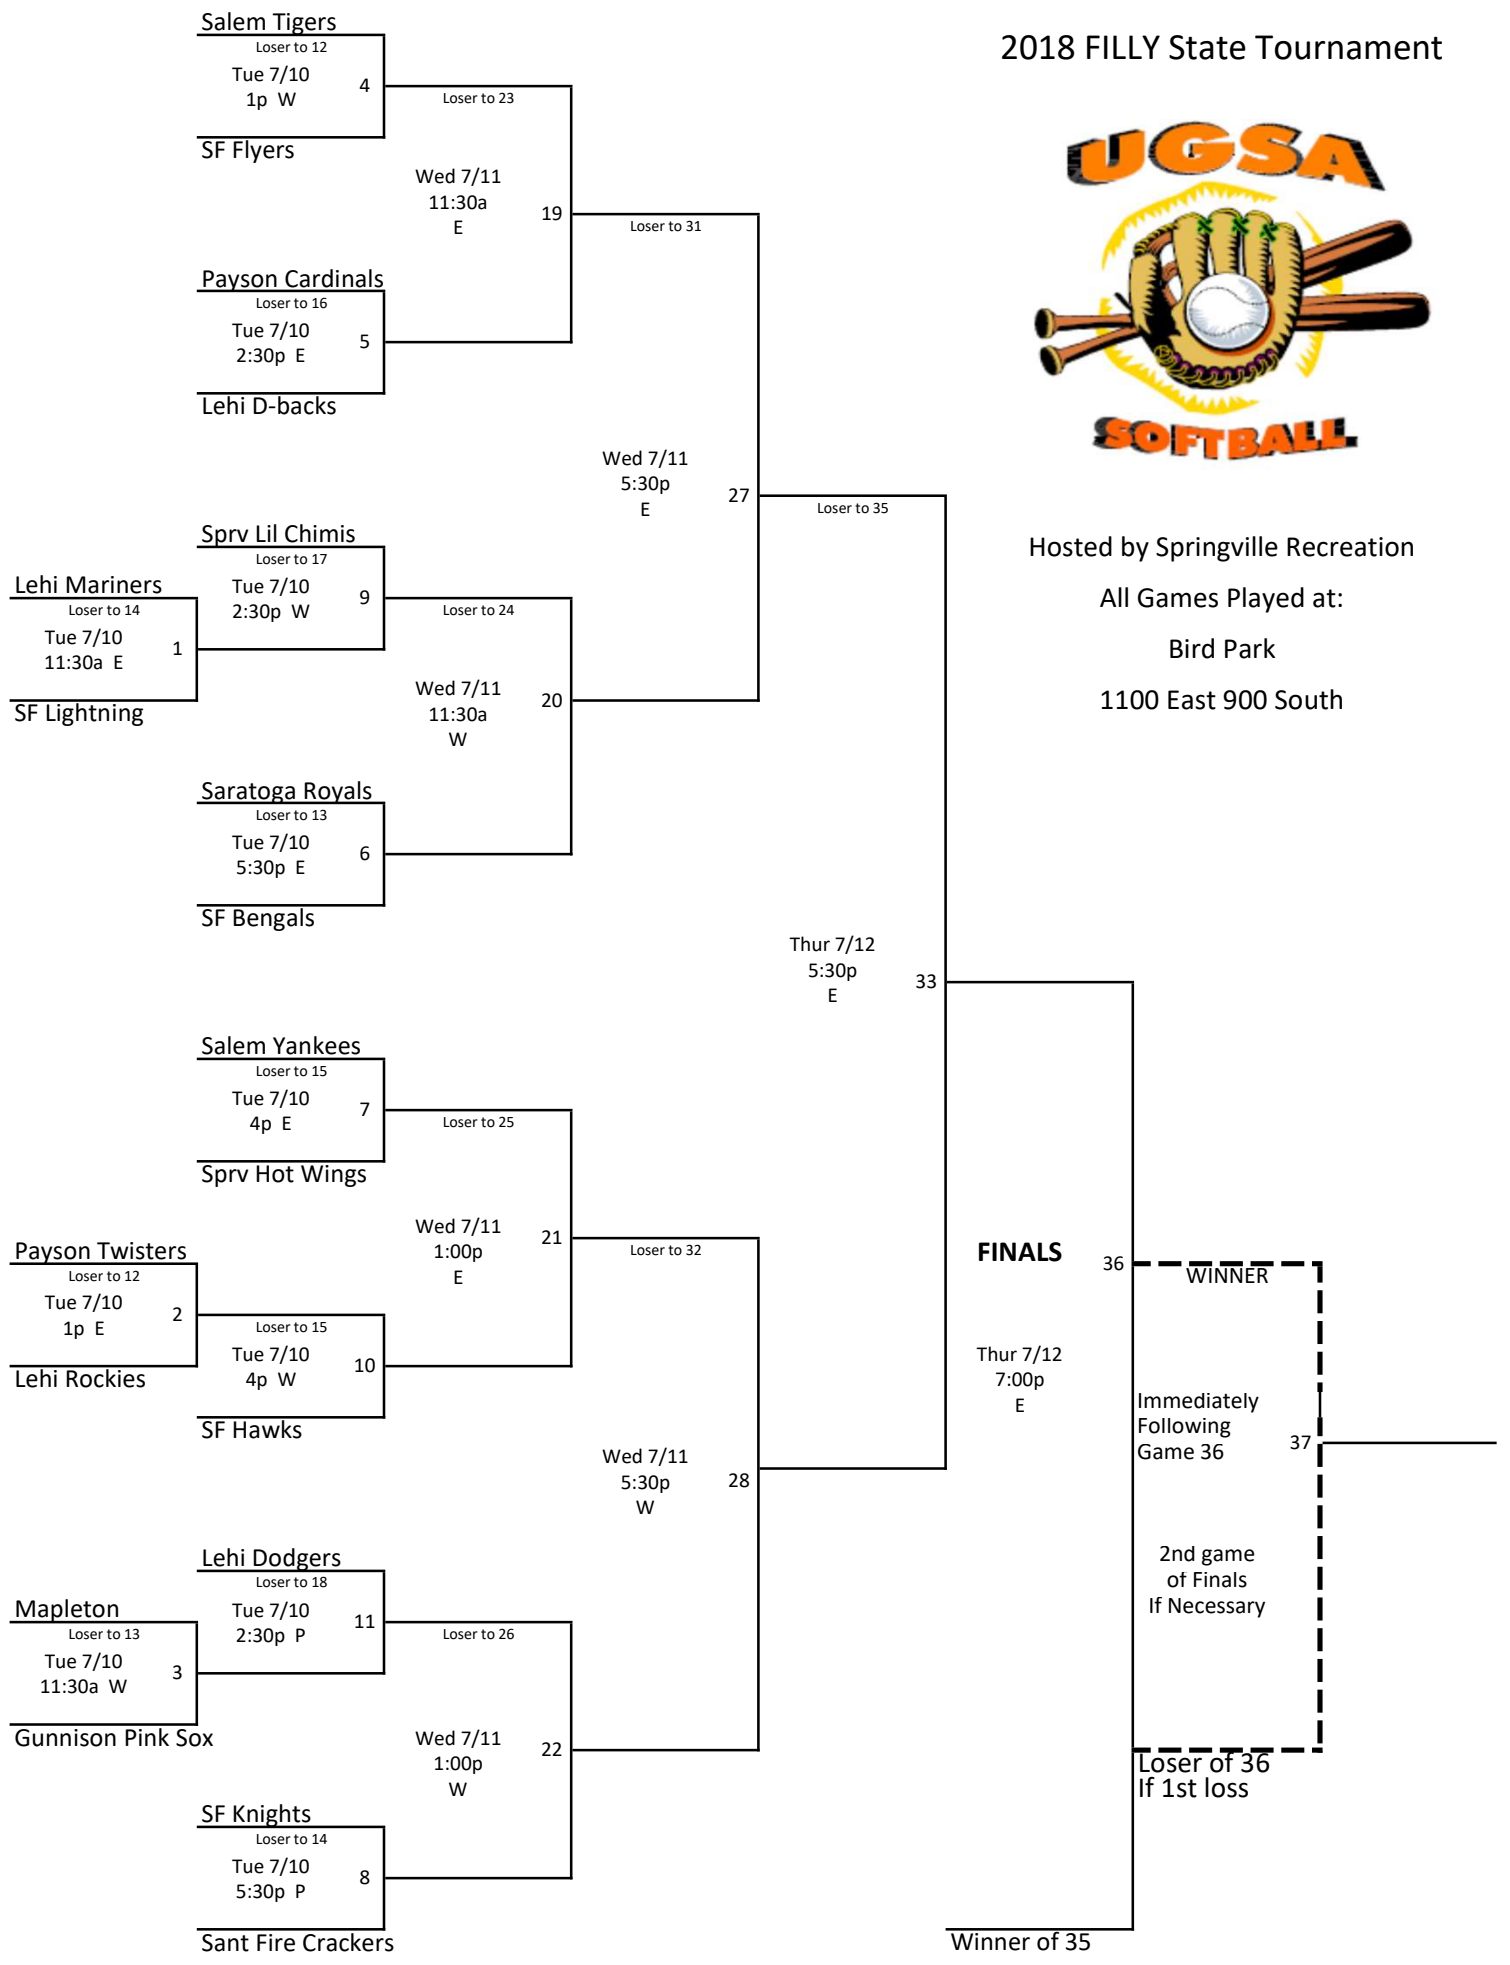

2018 FILLY State Tournament

Hosted by Springville Recreation
 All Games Played at:
 Bird Park
 1100 East 900 South

LOSERS BRACKET