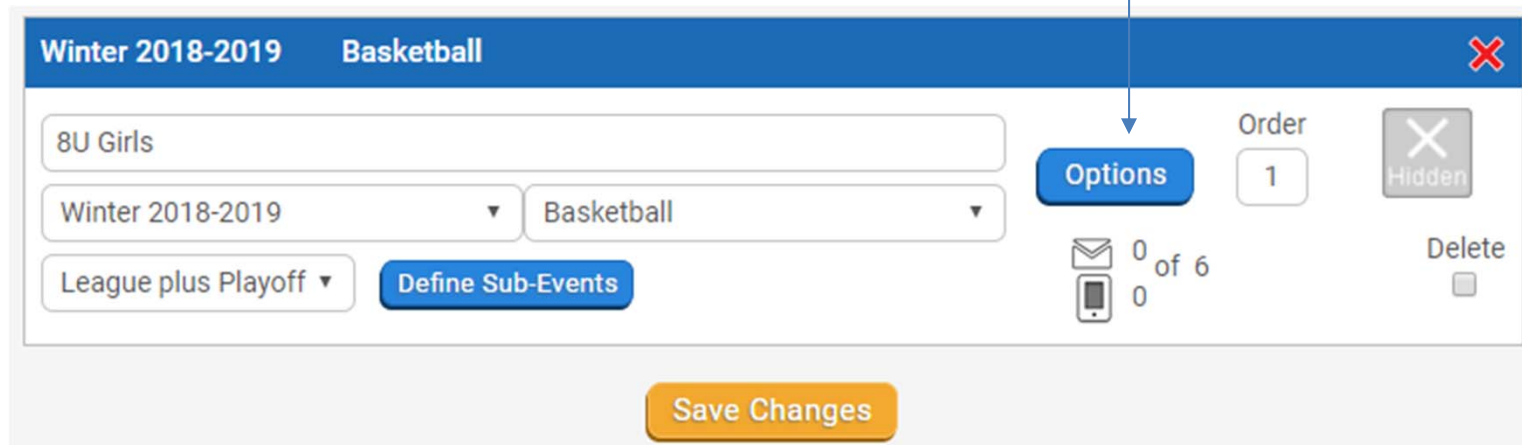

1 - Click Manage Events

2 - Find one of the divisions to be connected. Click Options.