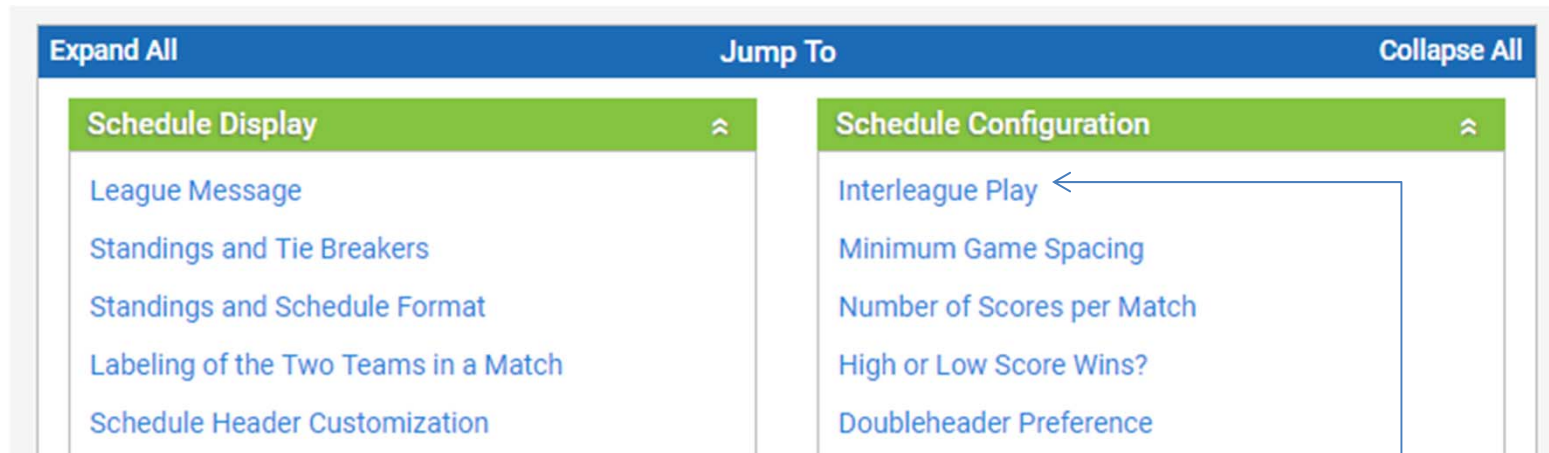

1b - Enabling Interleague Games

3 - Click Interleague Play

League Name	Abbreviation	Count In Standings	Remove
8U Girls	8U	☒	<

Connect to another league

Choose a league ▼	7U	<

Save Interleague Info

4 - Define an abbreviated name. Choose whether to count these interleague games in the standings.

5 - Select the league to connect, and its abbreviated name.