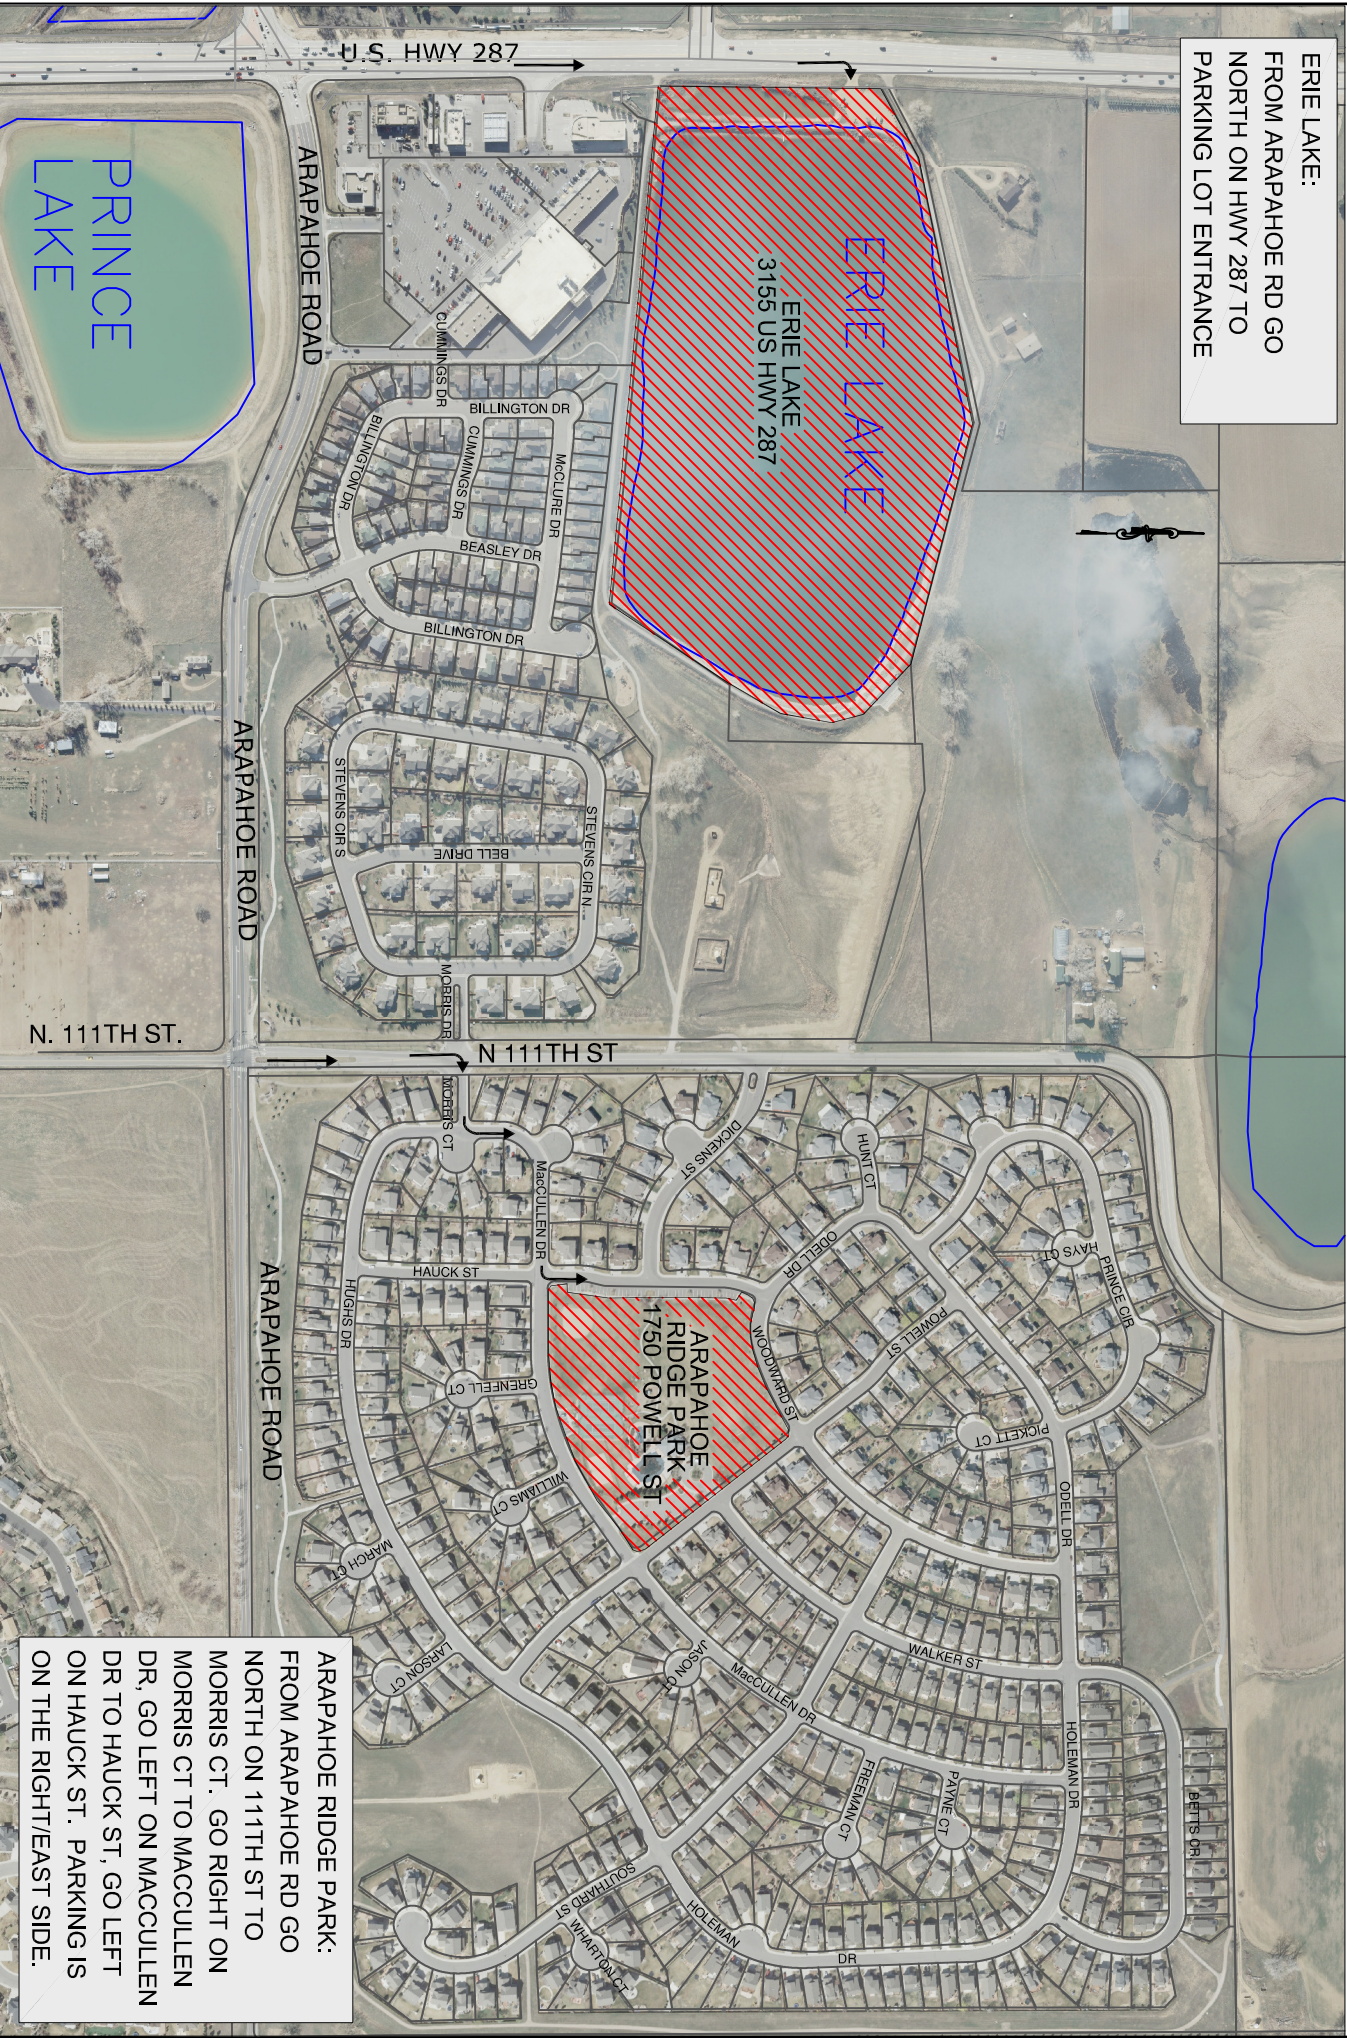

# ARAPAHOE RIDGE PARK & ERIE LAKE

ERIE LAKE:  
FROM ARAPAHOE RD GO  
NORTH ON HWY 287 TO  
PARKING LOT ENTRANCE

ERIE LAKE  
3155 US HWY 287

ARAPAHOE  
RIDGE PARK  
1750 POWELL ST

PRINCE  
LAKE

ARAPAHOE RIDGE PARK:  
FROM ARAPAHOE RD GO  
NORTH ON 111TH ST TO  
MORRIS CT. GO RIGHT ON  
MORRIS CT TO MACCULLEN  
DR, GO LEFT ON MACCULLEN  
DR TO HAUCK ST, GO LEFT  
ON HAUCK ST. PARKING IS  
ON THE RIGHT/EAST SIDE.