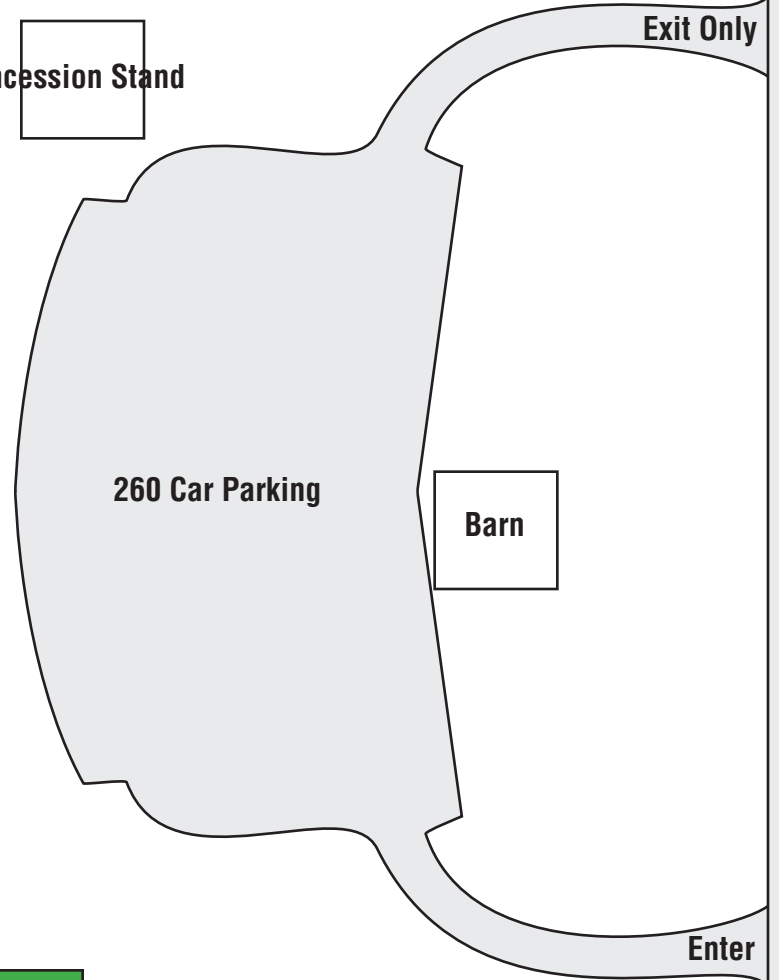

Midview Soccer League Chamberlain Road Soccer Complex

Chamberlain Road